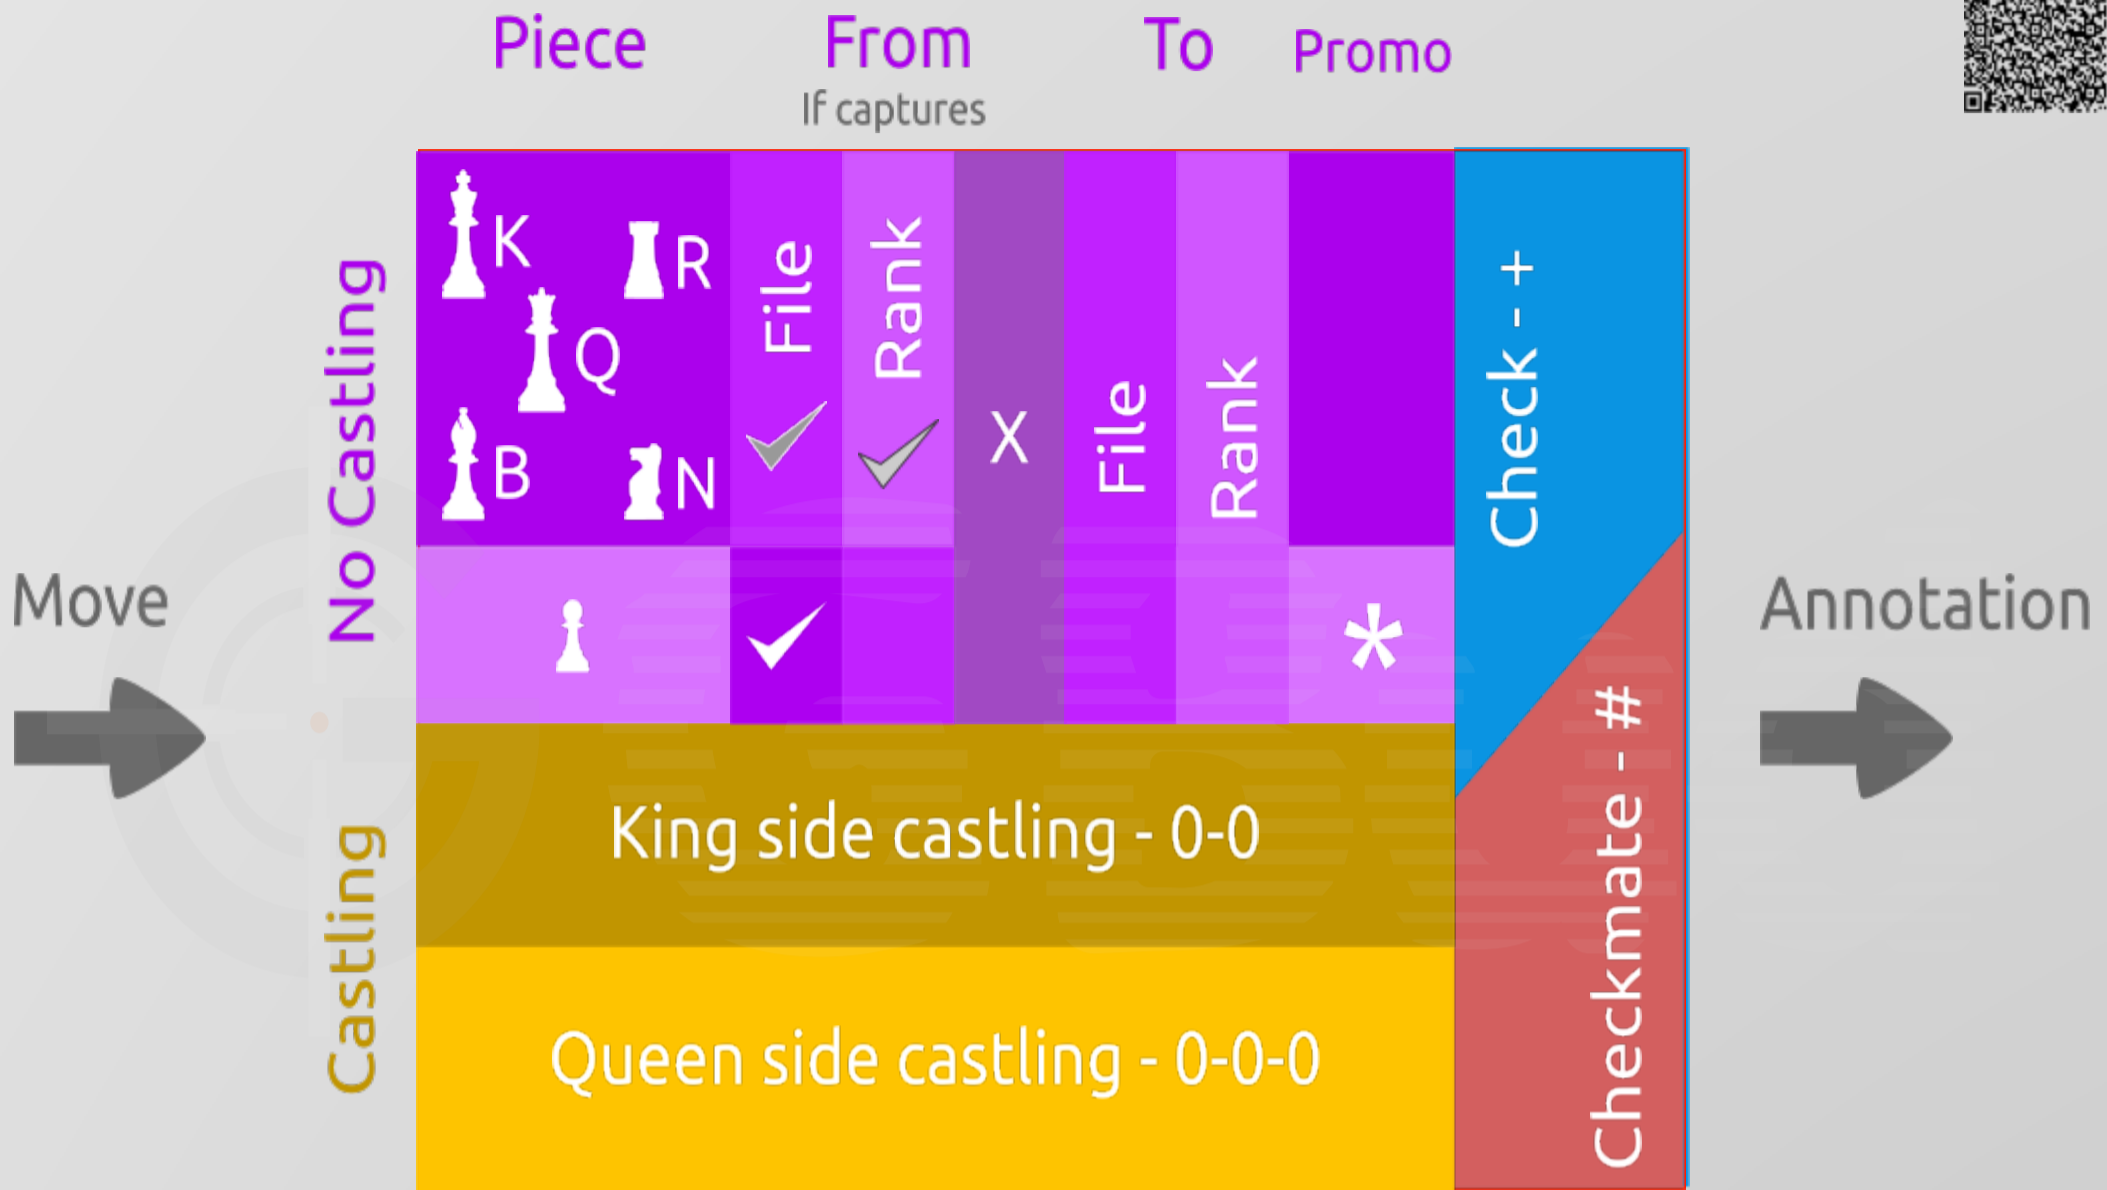

How to write Notation

- * IF promoted - = [Q, R, N, B]
- ✓ Mandatory

Special when two pices can make the capture move

- ✓ when rank is same
- ✓ when file is same